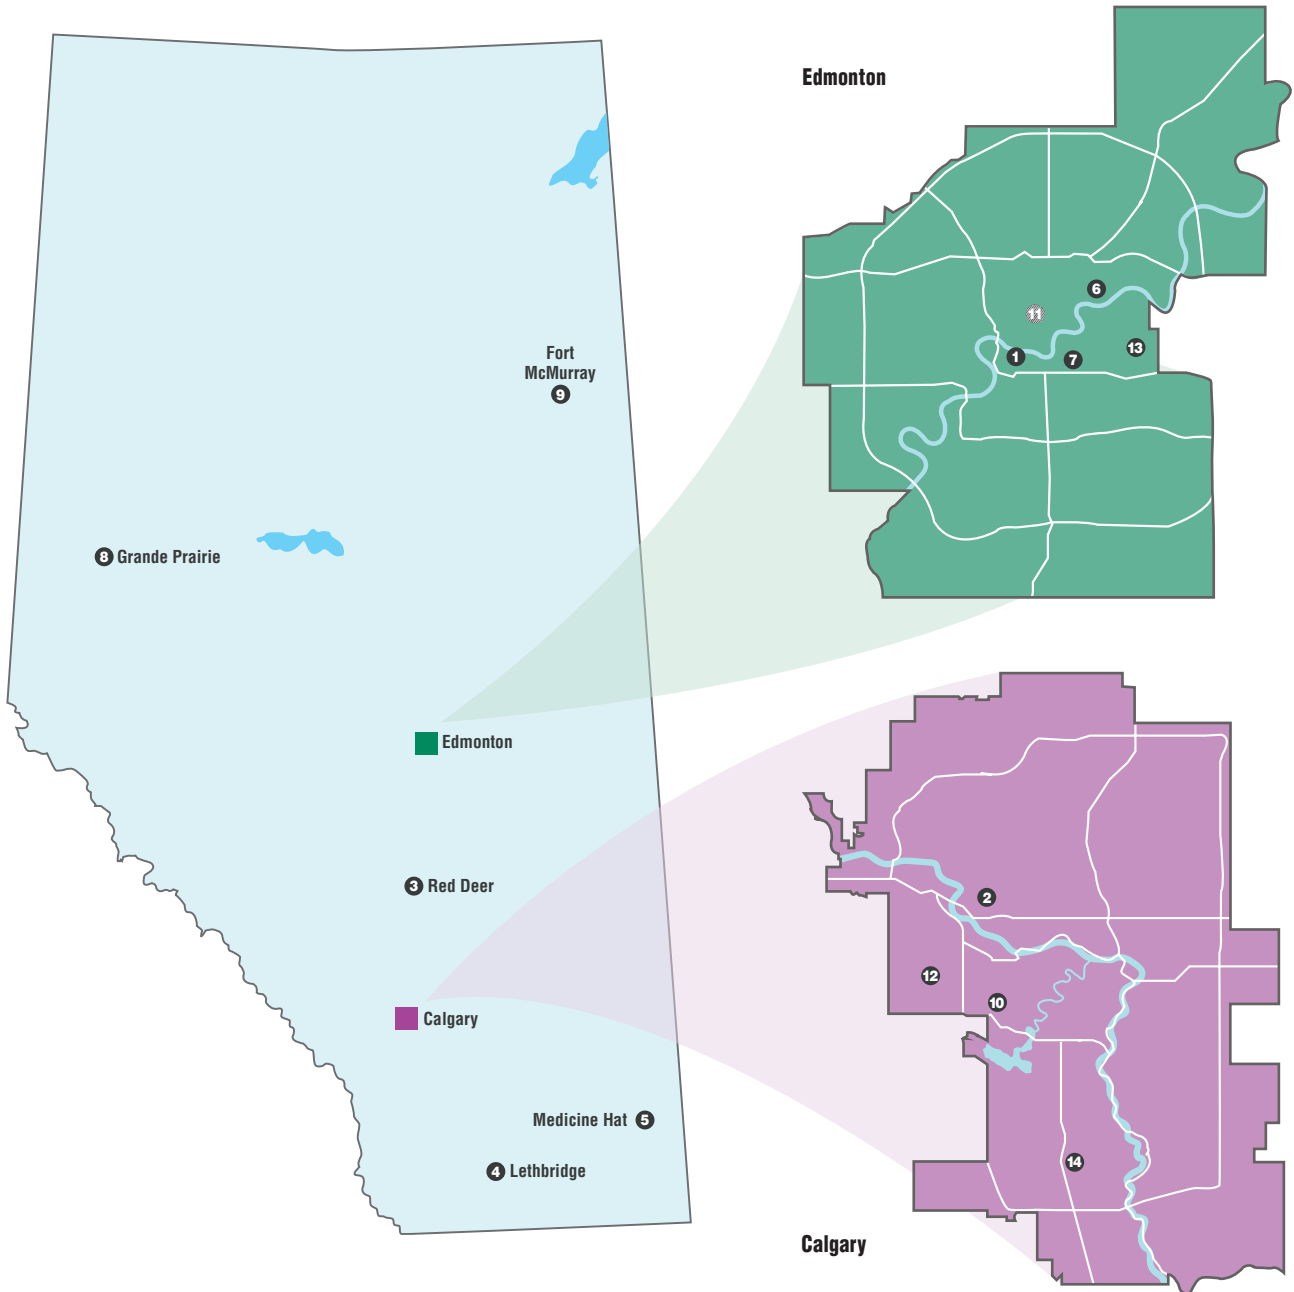

Student Locals Map

- 1 Student Local No 1 ESA**
University of Alberta
4-110A Education Center North
11210 87 Avenue
Edmonton, AB T6G 2R3
- 2 Student Local No 2 ESA**
University of Calgary
Education Tower
Room 202B
2500 University Drive NW
Calgary, AB T2N 1N4
- 3 Student Local No 3 ESA**
Red Deer Polytechnic
PO Box 5005 Stn Post Box Ctr
100 College Blvd
Red Deer, AB T4N 5H5

- 4 Student Local No 4 EUS**
University of Lethbridge
368A Turcotte Hall,
4401 University Dr W
Lethbridge, AB TK1 3M4
- 5 Student Local No 5 EUS**
Medicine Hat College
c/o Humanities Department
299 College Dr SE
Medicine Hat, AB T1A 3Y6
- 6 Student Local No 6 ESA**
Concordia University of Edmonton
7128 Ada Blvd NW
Edmonton, AB T5B 4E4

- 7 Student Local No 7 EUS**
Campus Saint-Jean
8406 Rue Marie-Anne Gaboury
Edmonton, AB T6C 4G9
- 8 Student Local No 8 ESA**
Northwestern Polytechnic
10726 106 Ave
Grande Prairie, AB T8V 4C4
- 9 Student Local No 9 ESA**
Keyano College
8115 Franklin Avenue
Fort McMurray, AB T9H 2H7
- 10 Student Local No 10 EUS**
Mount Royal University
4825 Mt Royal Gate SW
Calgary, AB T3E 6K6

- 11 Student Local No 11 EUS**
Grant MacEwan University
Not currently active
- 12 Student Local No 12 ESA**
Ambrose University College
150 Ambrose Cir SW
Calgary, AB T3H 0L5
- 13 Student Local No 13 ESA**
The King's University
9125 50 St NW
Edmonton, AB T6B 2H3
- 14 Student Local No 14 ESA**
St Mary's University
14500 Bannister Road SE
Calgary, AB T2X 1Z4